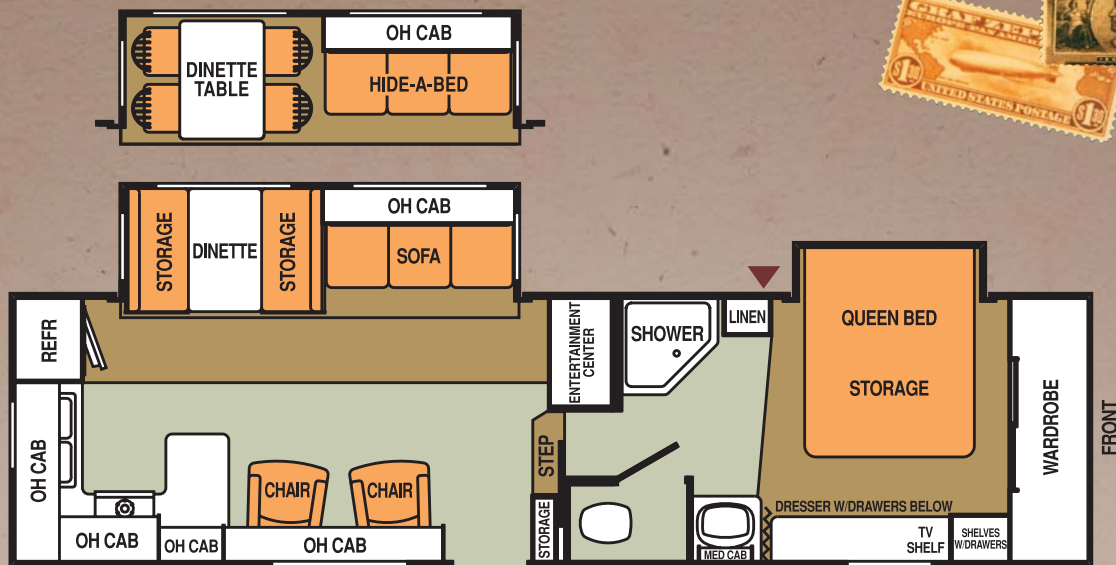

2007 Aruba[®] LITE

BY STARCRAFT

295BDSS

LEGEND: COMFORT AREAS VINYL CARPET STORAGE

WEIGHTS, MEASUREMENTS & CAPACITIES

GVWR (gross vehicle weight rating – lbs.)	Floor Ducted Furnace w/Electronic Ignition	35M BTU
GVW (gross vehicle weight – approx. lbs.)	6-Gallon LP Water Heater w/Bypass	X
Base/Dry Hitch Weight (approx. lbs.)	Freshwater System w/12-Volt Quiet Pump	
Base/Dry Axle Weight (approx. lbs.)	– Includes Water Heater (approx.)	48 gal.
Overall Length (add 11" for opt. spare tire & carrier)	Gray/Black Holding Tanks (approx.)	38-38/38 gal.
– Center of Pin to Bumper	Double 30# LP Tanks w/Auto Regulator (enclosed)	X
Body Width	45-AMP Power Center w/Battery Charger	X
Upper Deck Interior Ceiling Height	Wide Track Tandem Straight Axles	
Overall Exterior Height (add 8" for opt. A/C)	w/4-Wheel Electric Brakes	5000 lb.
Radial Tire Size	Sleeping Capacity	6

OPTIONS

- Golden Treasure w/Harmony White Décor
- Vintage Green w/Harmony White Décor
- Golden Leaf w/Harmony White Décor
- Convenience Package: Monitor Panel, Double-Door Dometic[®] Refrigerator, Dometic[®] Microwave, Sink Cover, TV Antenna, Security Light (1)
- Program Package: A&E Systems Awning, Spare Tire w/Cover & Carrier, AM/FM Stereo CD w/Outside Speakers, Skylight over Shower in Bath
- Comfort Package: Décor Pillows, Gas DSI Water Heater, Clock, Raised Refrigerator Panels
- Arctic Package: Thermopane Windows, Enclosed & Heated Underbelly, Flexfoil[®] Insulation in Roof & Underbelly, Arctic Package Decal
- Ducted 13.5M-BTU Duo-Therm[™] Air Conditioner
- Deluxe Quilted Mattress
- Aluminum Wheels
- Freestanding Table w/4 Chairs
- RVQ[®] Carryout Gas Grill
- Glass Shower Enclosure
- Clip-On Bumper Cover
- Tinted Safety Glass Windows
- Power Hitch Jacks
- Outside Shower
- Roof Ladder
- Skylight in Living Area
- Slideout Toppers
- Hide-A-Bed
- Ducted 15M-BTU Duo-Therm[™] Air Conditioner
- CSA (Canadian Standards Association)